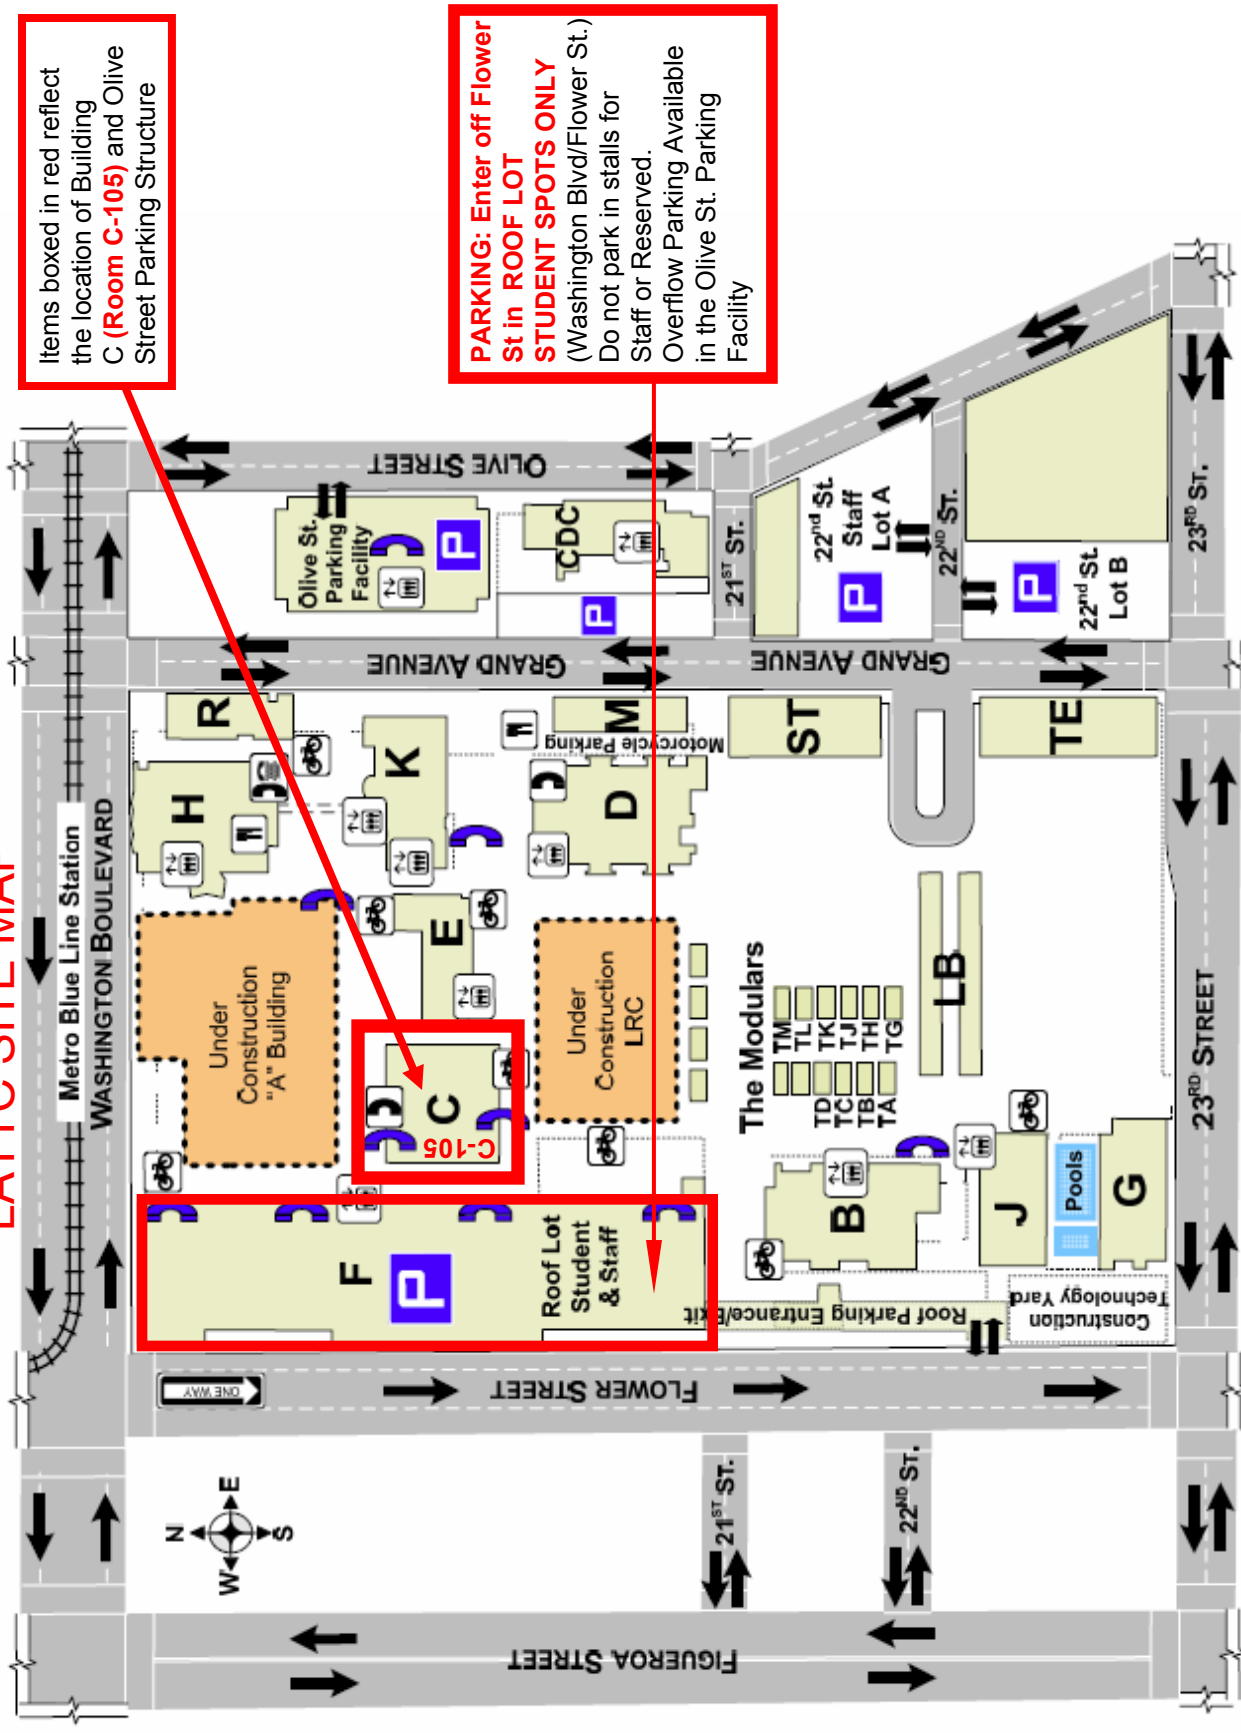

LATTC SITE MAP

Items boxed in red reflect the location of Building C (Room C-105) and Olive Street Parking Structure

PARKING: Enter off Flower St in ROOF LOT STUDENT SPOTS ONLY (Washington Blvd/Flower St.) Do not park in stalls for Staff or Reserved. Overflow Parking Available in the Olive St. Parking Facility

C-105

F
P
Roof Lot Student & Staff

- LEGEND:**
- Elevator
 - Bicycle rack
 - Public pay phone & TDD
 - Public pay phone
 - Food
 - Parking
 - Emergency Blue Phone